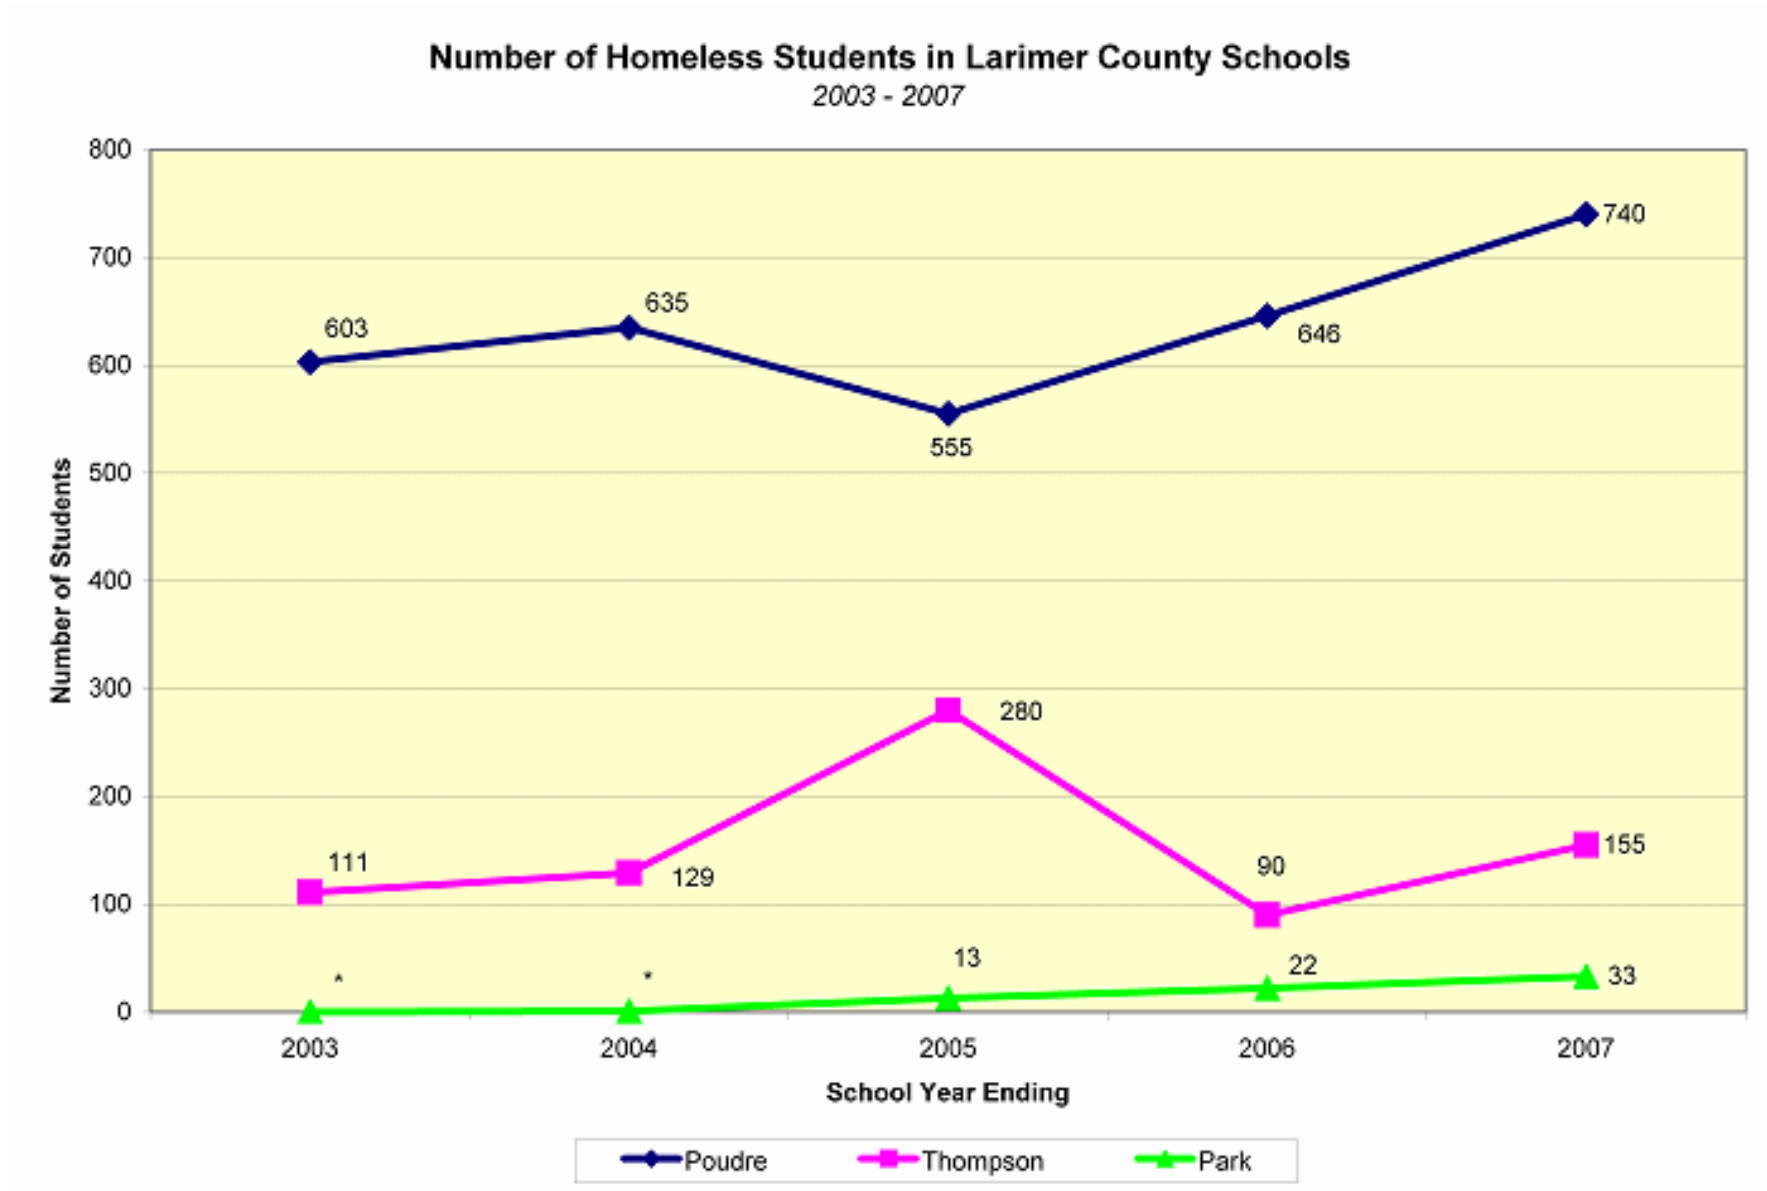

Poudre School District Enrolls over 1,000 Homeless Kids

As an indicator of the continuing homeless problem in Larimer County, PSD counted 1,021 homeless kids in the school system this year. Living in a car, shelter or couch surfing, it's tough to concentrate on homework. Most are part of a family whose bread winner lost a job and then could not pay the rent or mortgage.*

*Data and chart courtesy of the Hand Up Cooperative.